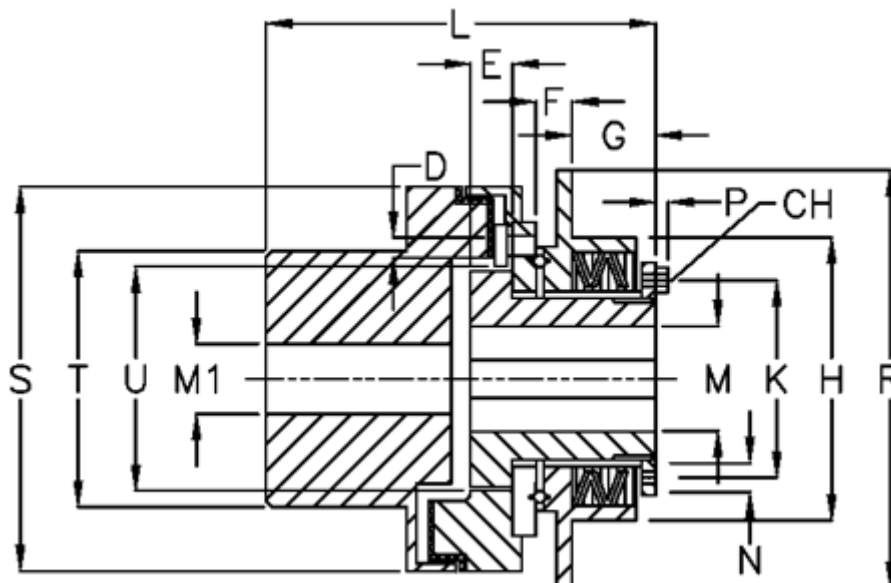

Article number: 46962031

Description: Synchron mini G 20 S

Measures

D	= 6xM5	L	= 85.0	U = 37
Disc spring mounting	= 5x1S	M1 max	= 30	
Disc spring version	= S - light	M max	= 20	
E	= 12.0	M min	= 7	
F	= 6.0	P	= 3.0	
G	= 22.0	R	= 80	
H	= 53	S	= 67	
K	= 38	T	= 46	